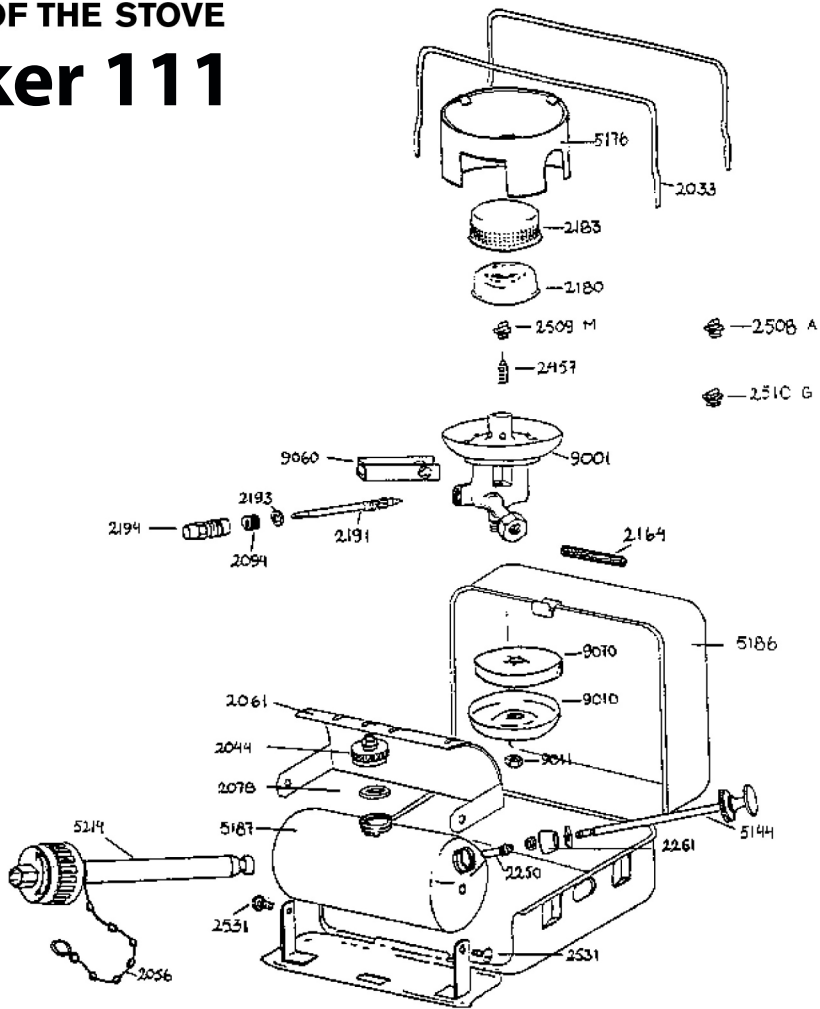

PARTS OF THE STOVE

Hiker 111

Art. no.

Specifikation

2033	Cooking pot support	2261	Pump leather cup*
2044	Tank lid with security valve	2457	Cleaning needle*
2056	Chain	2508	Alcohol/spirits jet 'A'*
2061	Heat protection shield	2509	Multifuel jet 'M'*
2078	Rubber packing*	2531	Fastening screw
2094	Graphite packing*	5144	Pump rod compl. with leather cup
2164	Stainer*	5176	Wind shield
2180	Inner cap	5186	Box
2183	Outer cap	5214	Multikey
2191	Valve spindle*	9001	Burner compl. with spindle
2193	Metal ring*	9010	Priming cup
2194	Stuffing box*	9011	Nut
2250	Pump valve with packing*	9060	Slide valve
		9070	Priming wick*

*Included in spare parts kit No.2817